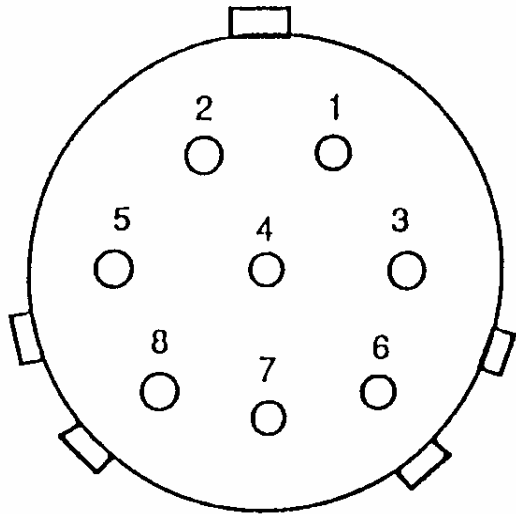

1265 Connector Wiring Diagram

Female

AMP 205838-1

1269 Cable Colors:

R1 = Black PIN 3

R2 = White PIN 5

S1 = Red PIN 6

S2 = Brown PIN 8

S3 = Green PIN 2

Male

AMP 205841-2