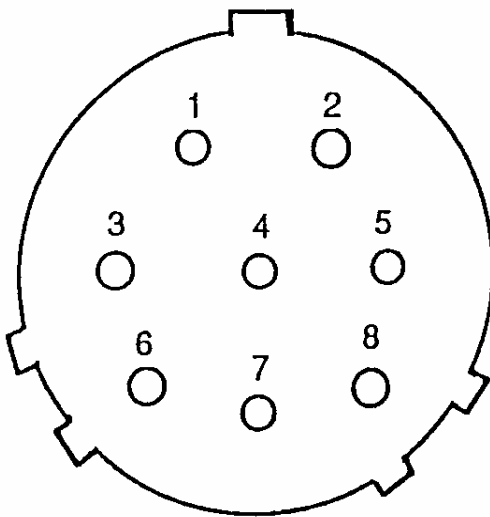

1265 Connector Wiring Diagram

Female

AMP 205838-1

1269 Cable Colors:

R1 = Black PIN 3

R2 = White PIN 5

S1 = Red PIN 6

S2 = Brown PIN 8

S3 = Green PIN 2

Male

AMP 205841-2